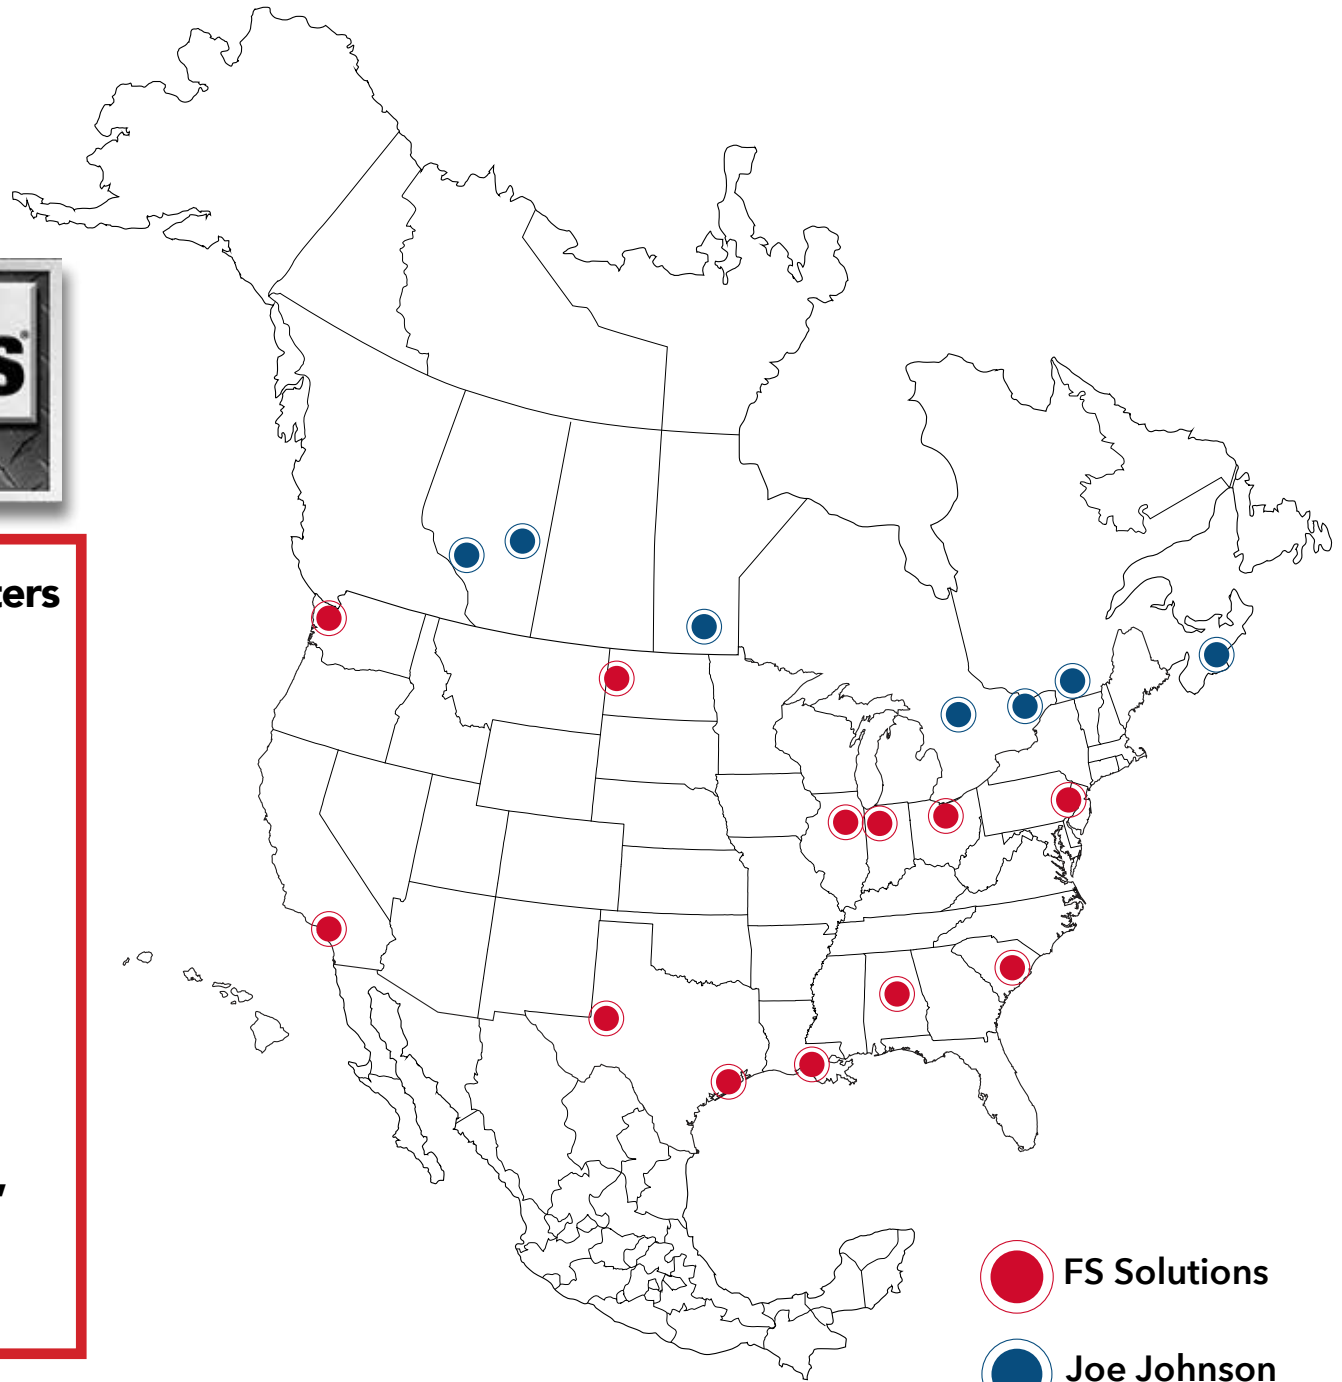

Vacuum Trucks & Waterblasters

Parts
Repairs
Sales
Rentals
Training
Maintenance
Custom Truck Solutions

All Makes & Models

**Whatever the problem,
we have the solution.**